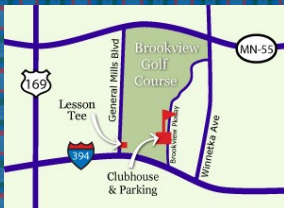

Try one of our partner golf courses.

**Baker  
National  
Golf Course**

Lessons are held at the Lesson  
Tee off General Mills Blvd.

Anytime Tuesday and Wednesday and after 1 pm Sunday,  
Patron Card and Tour Card holders receive the Preferred Rate  
for 18 or 9 holes at all three courses.